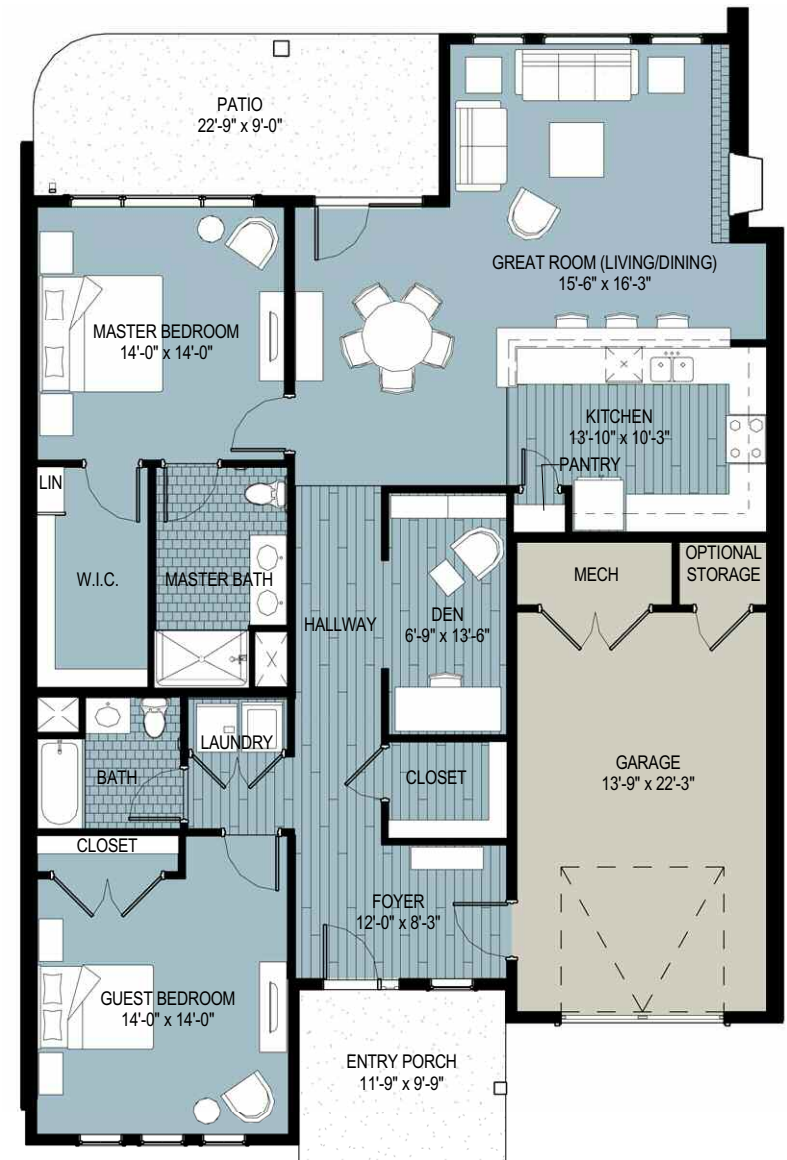

# the Monarch

- Bedrooms:** 2
- Baths:** 2
- Garage:** 1-car
- Kitchen:** Open floor plan  
Appliances included
- Fireplace:** Included
- Washer/Dryer:** Included
- Den alcove:** Included
- Total gross sq. ft.:** 1,751 (Does not include garage)
- Total net sq. ft.:** 1,639
- Garage sq. ft.:** 389
- Options:** Lower Level (1,776 sq. ft.)  
*(see reverse side for lower level option)*  
Screened patio  
Sunroom  
Several finish packages  
Elevator

See reverse side for lower level detail. ►

# *the* Monarch

Lower Level Option, approximately 1,776 gross sq. ft.

Unfinished

Finished