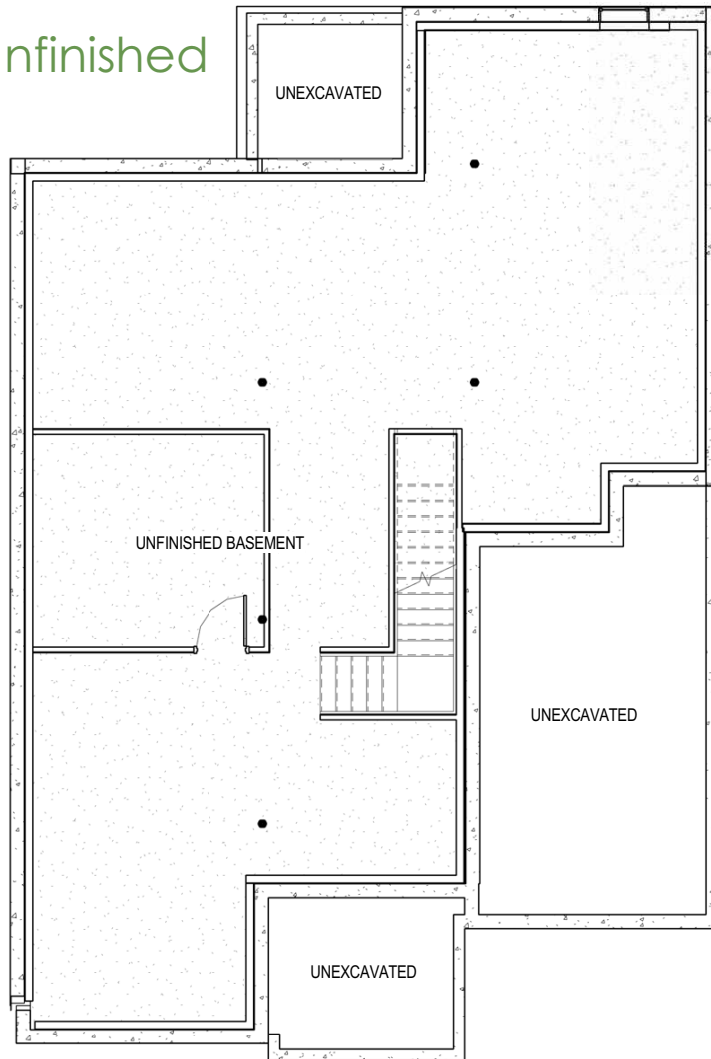

# the Monarch

- Bedrooms:** 2
- Baths:** 2
- Garage:** 1-car
- Kitchen:** Open floor plan  
Appliances included
- Fireplace:** Included
- Washer/Dryer:** Included
- Den alcove:** Included
- Total gross sq. ft.:** 1,751 (Does not include garage)
- Total net sq. ft.:** 1,639
- Garage sq. ft.:** 389
- Options:** Lower Level (1,776 sq. ft.)  
*(see reverse side for lower level option)*  
Screened patio  
Sunroom  
Several finish packages  
Elevator

See reverse side for lower level detail. ►

# *the* Monarch

Lower Level Option, approximately 1,776 gross sq. ft.

Unfinished

Finished